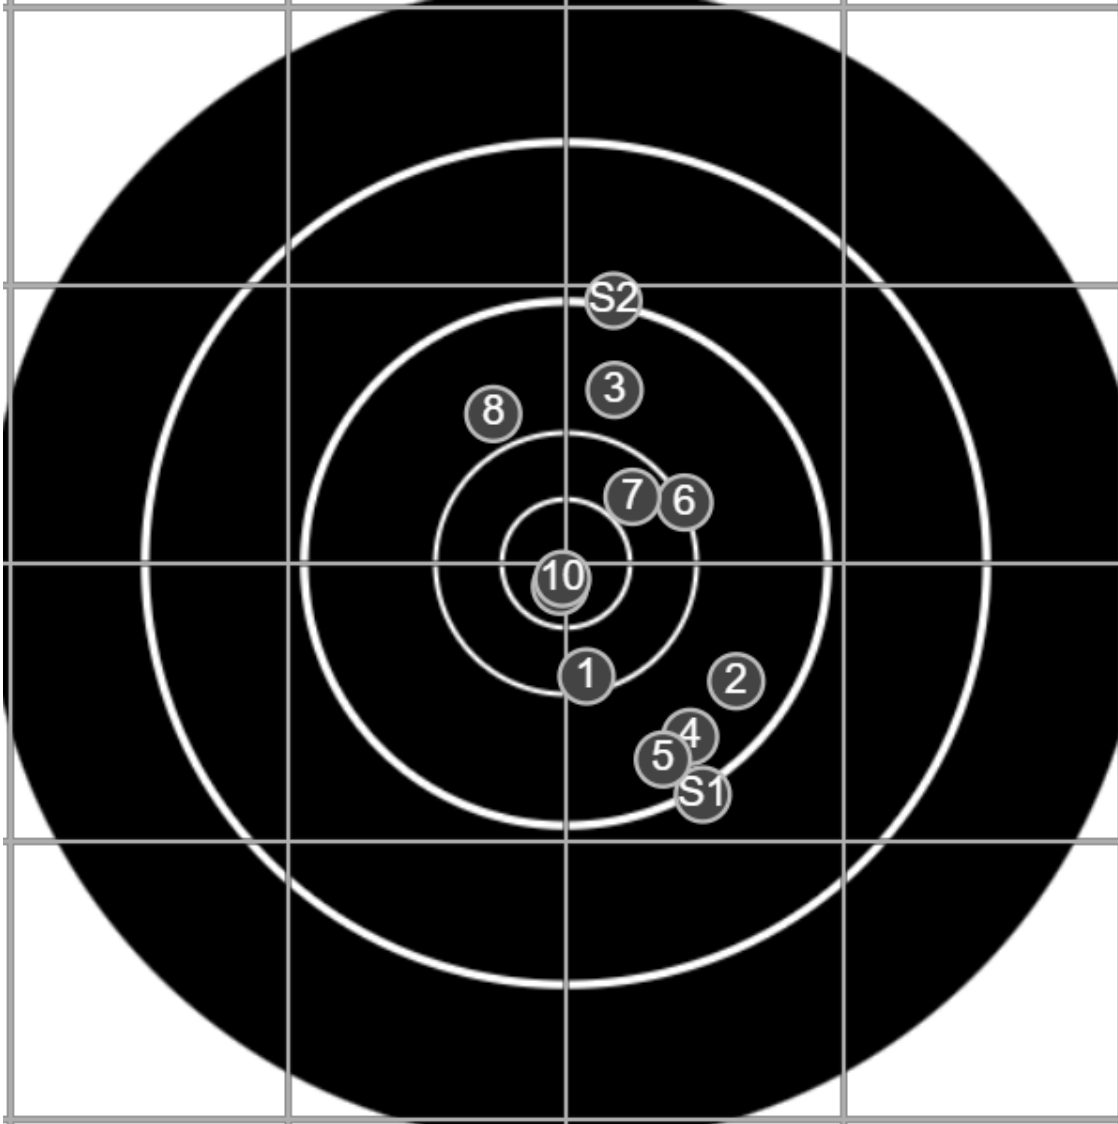

true  
1/4/2025  
3:14:41 PM

**BRC Club Shoot**  
Series 2  
800 yards

**BRC T4 [-65]**  
AU-LR

Group: 368.8 mm  
(233.0w x 354.0h)

(F)  
**Shooter**  
Dennis Kelham[v1]

**55.2**

**FINAL**  
v: 1739, sd: 17.2