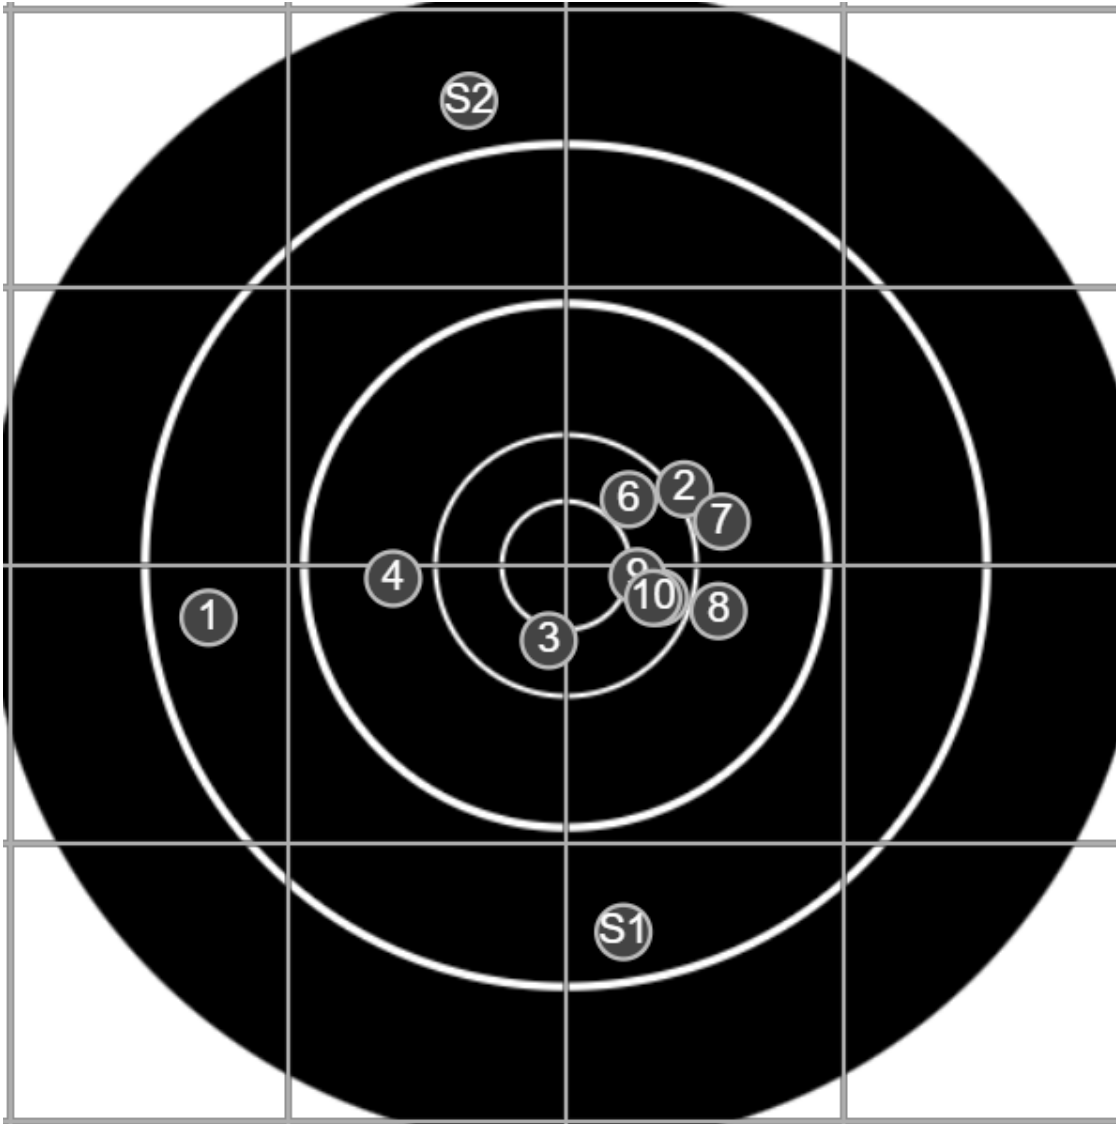

SILVER MOUNTAIN TARGETS
Made in Canada

true
1/4/2025
2:31:46 PM

BRC Club Shoot
Series 2
800 yards

BRC T4 [-64]
AU-LR

Group: 500.5 mm
(492.0w x 144.9h)

(F)
Shooter
Dennis Kelham[v1]

54.0

FINAL
v: 1741, sd: 11.8

#	fps	score
10	1731	6
9	1737	6
8	1735	5
7	1754	5
6	1751	6
5	1747	6
4	1762	5
3	1734	6
2	1722	5
1	1731	4
S2	1731	(3)
S1	1692	(4)